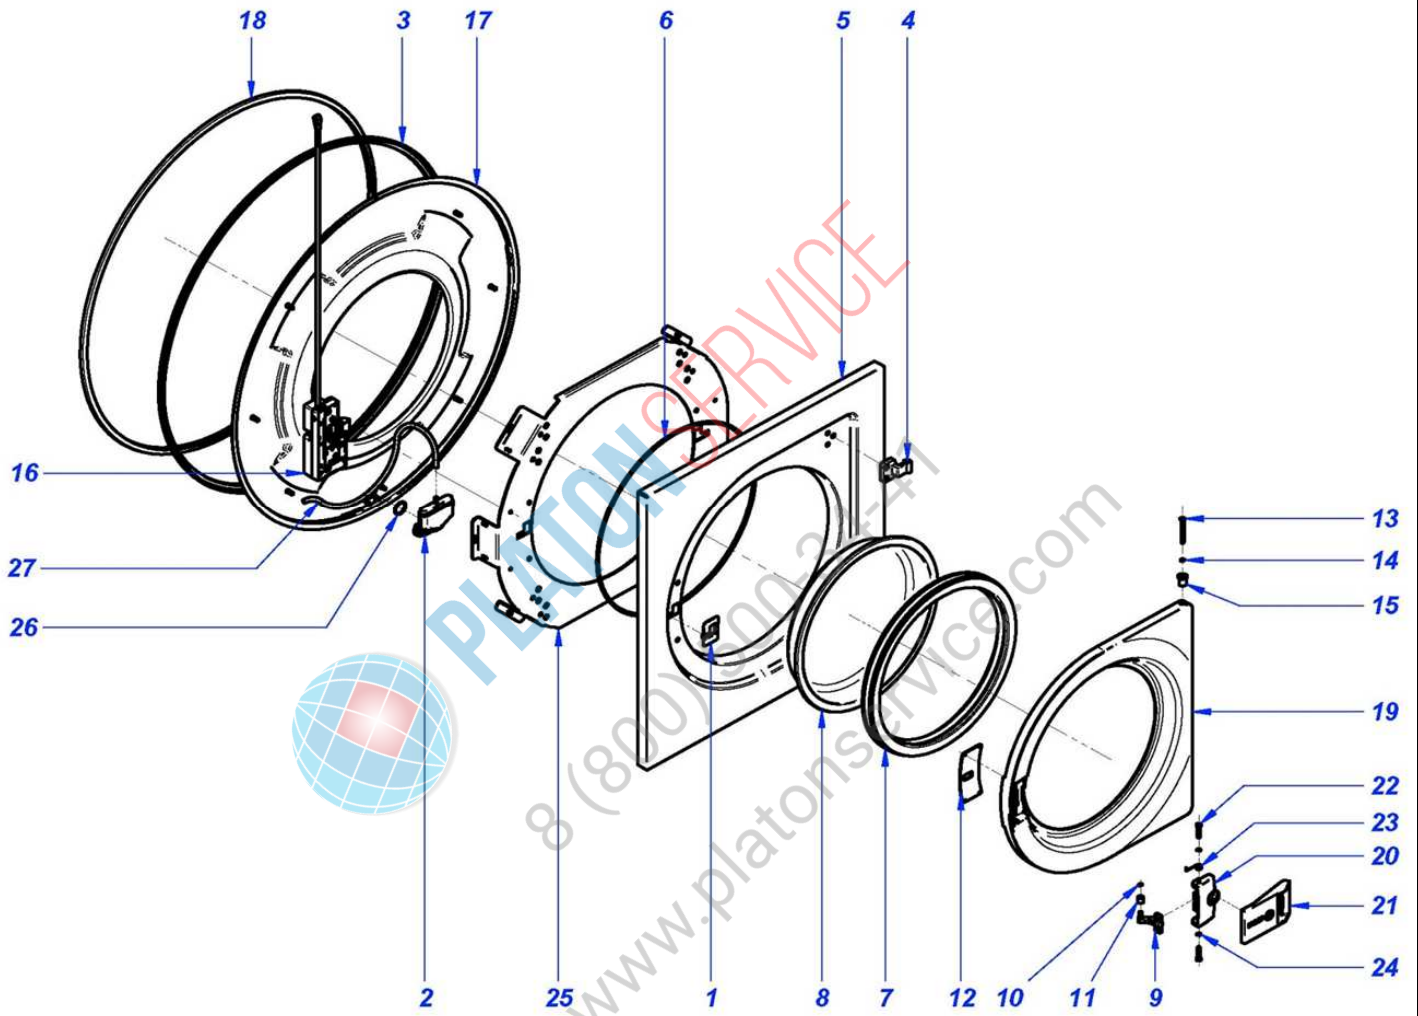

Drawing Nr.	Signature	Date	FRENTE CUBA / TUB FRONT	Sheet
	Iban R.	oct-15	LA-11-14-18-25-35 TP	5