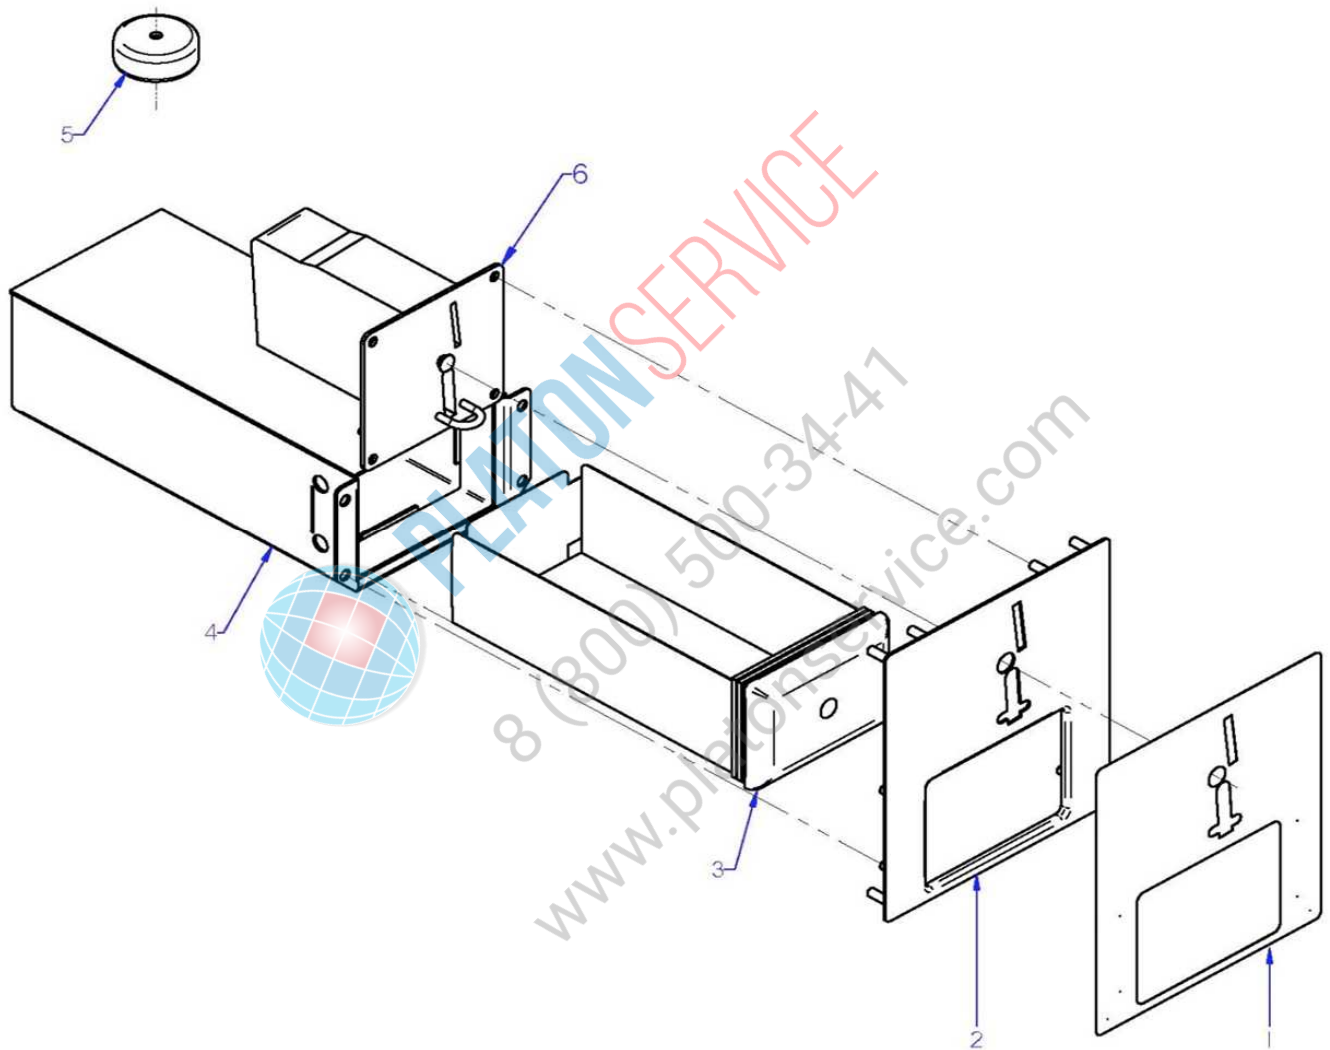

ITEM	REFERENCIA REFERENCE	DENOMINACIÓN	DENOMINATION	LA-11 TP	LA-14 TP	LA-18 TP	LA-25 TP	LA-35 TP			RECOMMENDED	ELIMINADO ELIMINATED	INTRODUCIDO INTRODUCED
1	12131484	PANEL LATERAL	SIDE PANEL	2									
1	12110869	PANEL LATERAL	SIDE PANEL		2								
1	12110880	PANEL LATERAL	SIDE PANEL			2							
1	12110881	PANEL LATERAL	SIDE PANEL				2						
1	12132409	PANEL LATERAL	SIDE PANEL					2					
2	12120898	PANEL FRONTAL RECTO	STRAIGHT FRONT PANEL	1									
2	12132412	PANEL FRONTAL RECTO	STRAIGHT FRONT PANEL		1								
2	12132415	PANEL FRONTAL RECTO	STRAIGHT FRONT PANEL			1							
2	12132416	PANEL FRONTAL RECTO	STRAIGHT FRONT PANEL				1						
2	12132417	PANEL FRONTAL RECTO	STRAIGHT FRONT PANEL					1					
3	12001300	PANEL POSTERIOR	REAR PANEL	1									
3	12001239	PANEL POSTERIOR	REAR PANEL		1								
3	12001211	PANEL POSTERIOR	REAR PANEL			1							
3	12001154	PANEL POSTERIOR	REAR PANEL				1						
3	12111421	PANEL POSTERIOR	REAR PANEL					1					
4	12132421	REP. ENCIMERA	WORKTOP	1									
4	12131524	REP. ENCIMERA	WORKTOP		1								
4	12132422	REP. ENCIMERA	WORKTOP			1							
4	12132423	REP. ENCIMERA	WORKTOP				1						
4	12132424	REP. ENCIMERA	WORKTOP					1					
5	12039188	CANTONERA R1	R1 CORNER	2	2	2	2	2					
6	11000161	PERFIL EMBELLECEDOR A1 104/2	A1 104/2 PROFILE	3	3	3	3	4					
7	12116089	ZOCALO	SKIRTING	1									
7	12111769	ZOCALO	SKIRTING		1								
7	12116093	ZOCALO	SKIRTING			1							
7	12116098	ZOCALO	SKIRTING				1						
8	12132426	REP PORTAMANDOS	CONTROL PANEL	1									
8	12131534	REP PORTAMANDOS	CONTROL PANEL		1								
8	12131535	REP PORTAMANDOS	CONTROL PANEL			1							
8	12131536	REP PORTAMANDOS	CONTROL PANEL				1						
8	12132427	REP PORTAMANDOS	CONTROL PANEL					1					
9	12120271	TAPA MONEDERO COMPLETA	COMPLETE COIN COVER	1	1	1	1	1					
10	12113512	ADHESIVO FAGOR TP	FAGOR TP ADHESIVE	1	1	1	1	1			X		
11	12113854	ADHESIVO ON/OFF FAGOR	FAGOR ON/OFF ADHESIVE	1	1	1	1	1			X		
12	12119954	TAPON USB	USB CAP	1	1	1	1	1					
13	12009796	APOYO CUBETA DE DETERGENTES	DETERGENT TRAY SUPPORT	1	1	1	1	1					
14	12131540	BISAGRA PORTAMANDOS IZQ	CONTROL PANEL LEFT HINGE	1	1	1	1	1					
14	12131542	BISAGRA PORTAMANDOS DCH	CONTROL PANEL RIGHT HINGE	1	1	1	1	1					
15	12008693	PITON CIERRE	LOCK BOLT	7	7	7	13	13					
16	12008460	CIERRRE MUELLE Fre.700 MIKALOR	Fre.700 MIKALOR LOCK SPRING	7	7	7	13	13					
17	12094428	CERRADURA 0330	0330 LOCK	2	2	2	2						
17	12122600	CERRADURA 0330	0330 LOCK					2					
18	12023314	IMAN DESEQUILIBRIO DIAM. 50	DIAM. 50 IMBALANCE MAGNET	1	1	1	1	1					
19	12024066	AMARRE INTERRUPTOR MAGNETICO	MAGNETIC SWITCH HOLDER	1	1	1	1	1					
20	12024477	INTERRUP. 0,04 1VIA 1 POS MAGNET.	0,04 1VIA 1 POS MAGNET SWITCH	1	1	1	1	1					