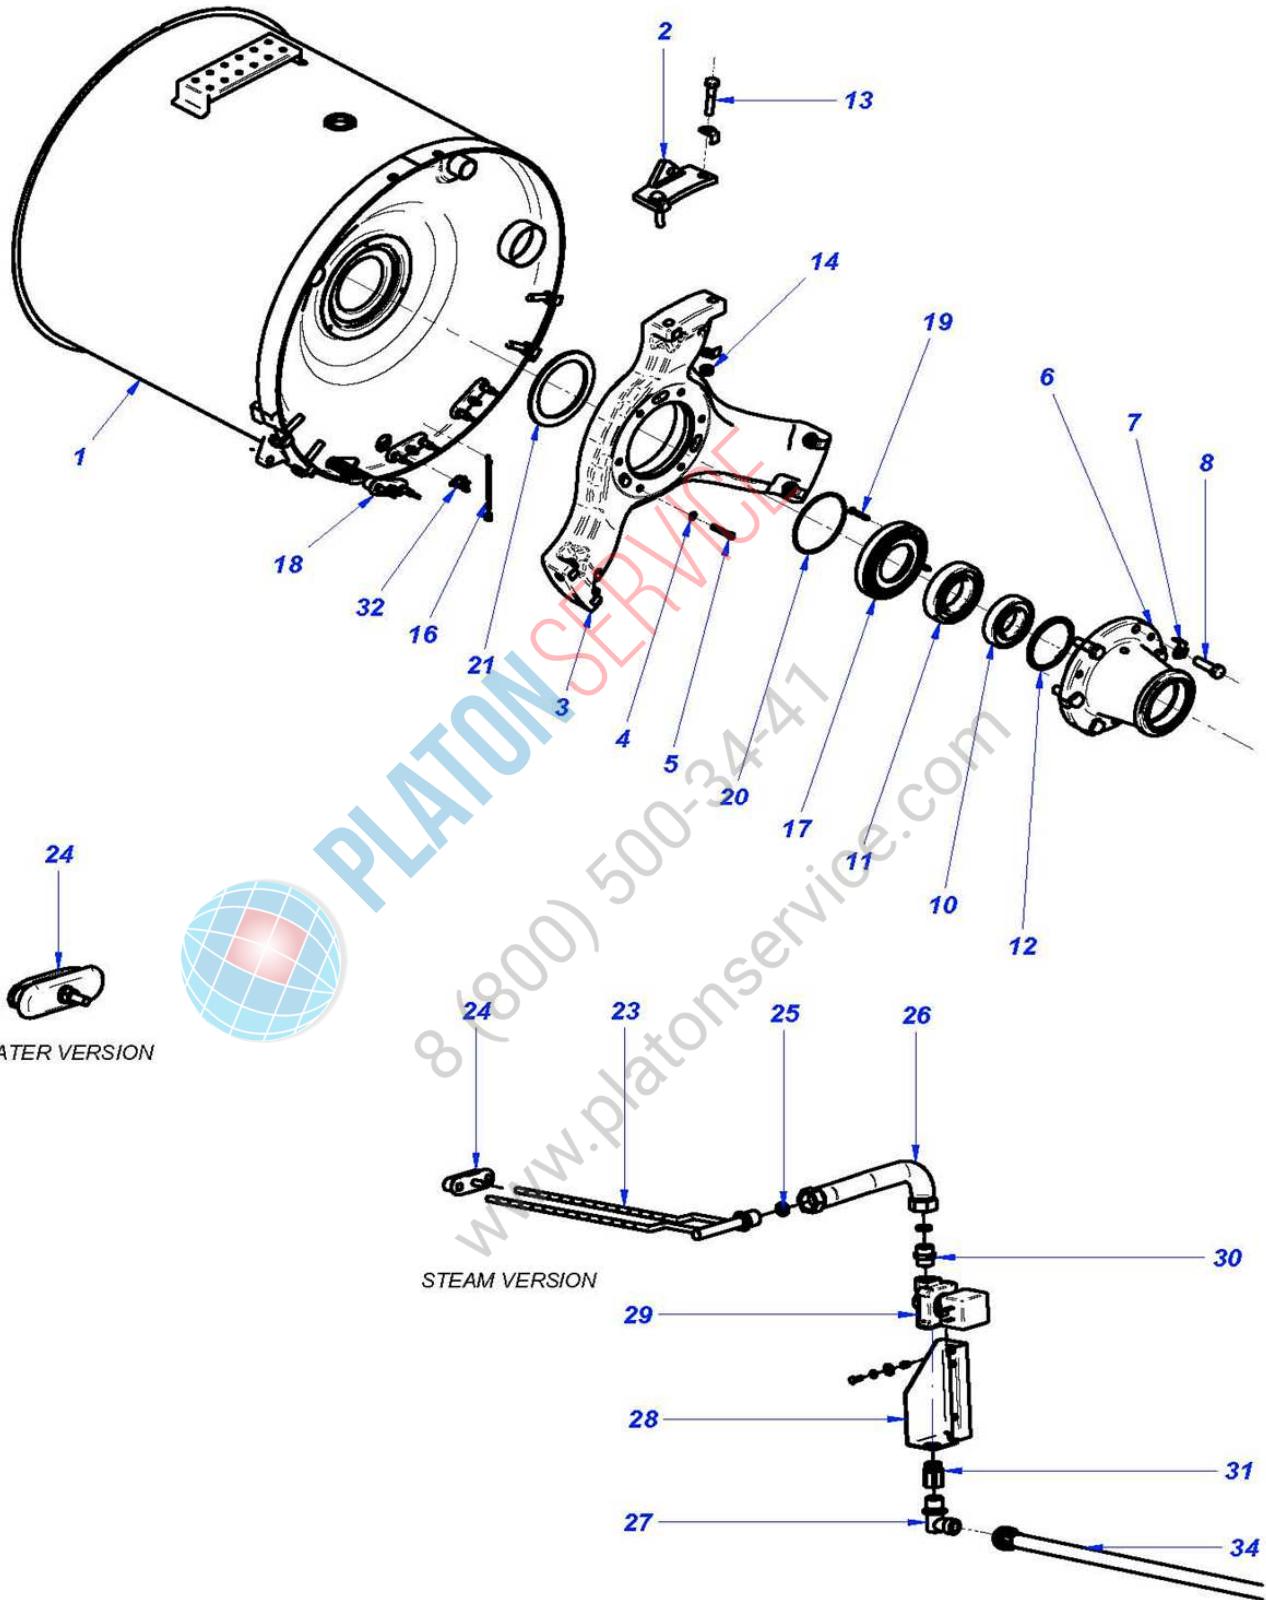

HOT WATER VERSION

STEAM VERSION

Drawing Nr.	Signature	Date	CUBA / TUB	Sheet
	Iban R.	sep-15	LA-11-14-18-25-35 TP	3